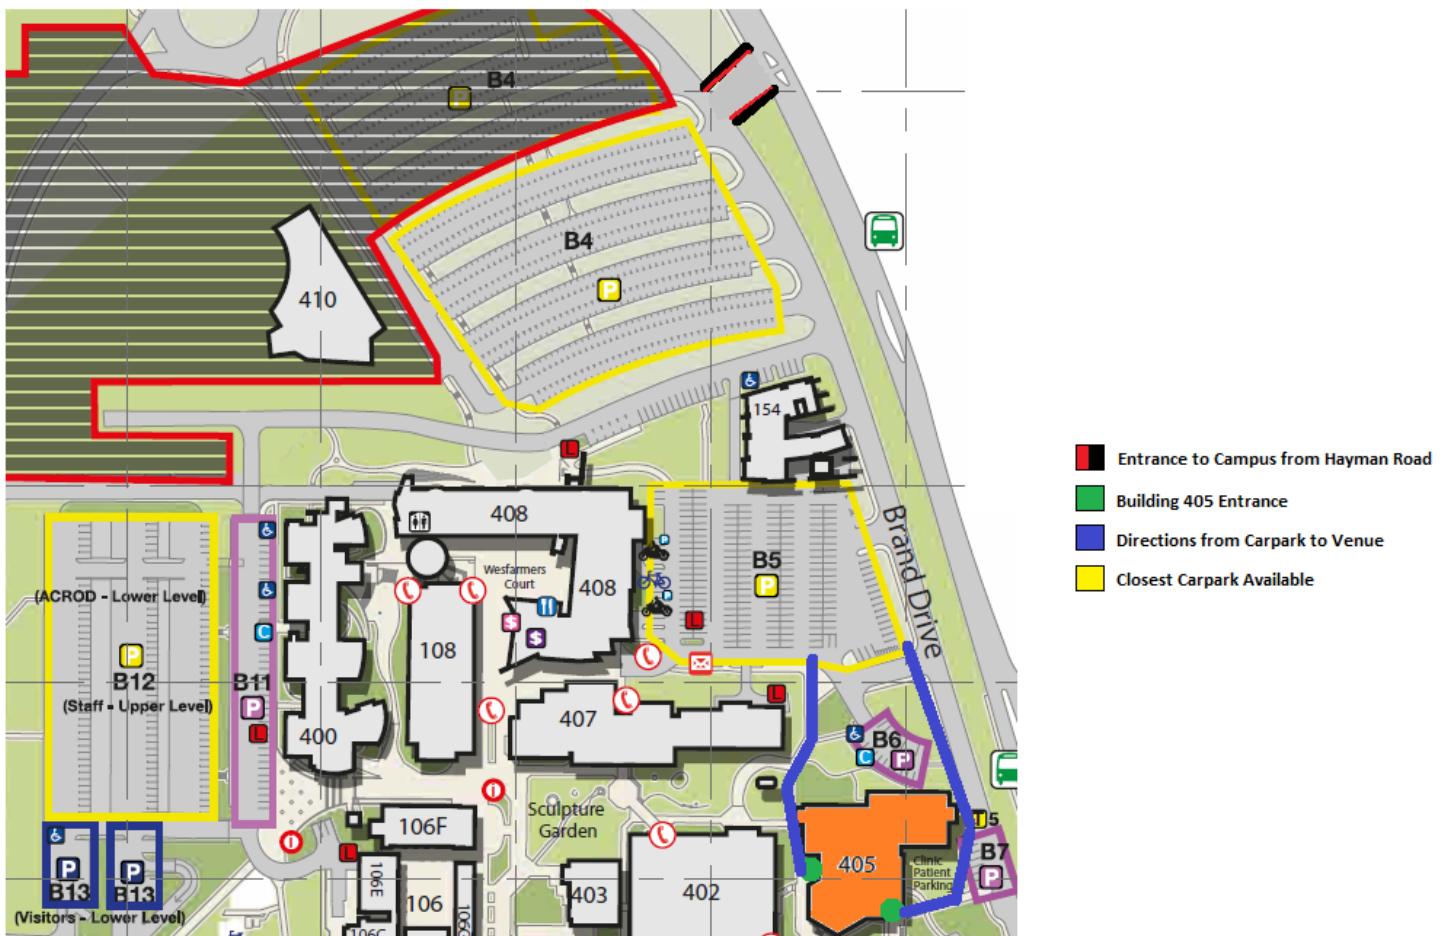

## Building 405, Room 201

As the north end of the campus is undergoing road works, attendees are able to enter the campus from Hayman Road where the black/red lines are (before the Bus Stops).

This is the alternative entry while the Dumas Road roundabout entry is currently closed. Attendees are able to park in Carpark B5/B4, which is located right behind the building. They can follow the walkway (lined in purple) which will lead them to the entrance of the building.

### Important Information

Toilets are inside the building to the left of the room.

A water fountain and vending machines are located in this building.